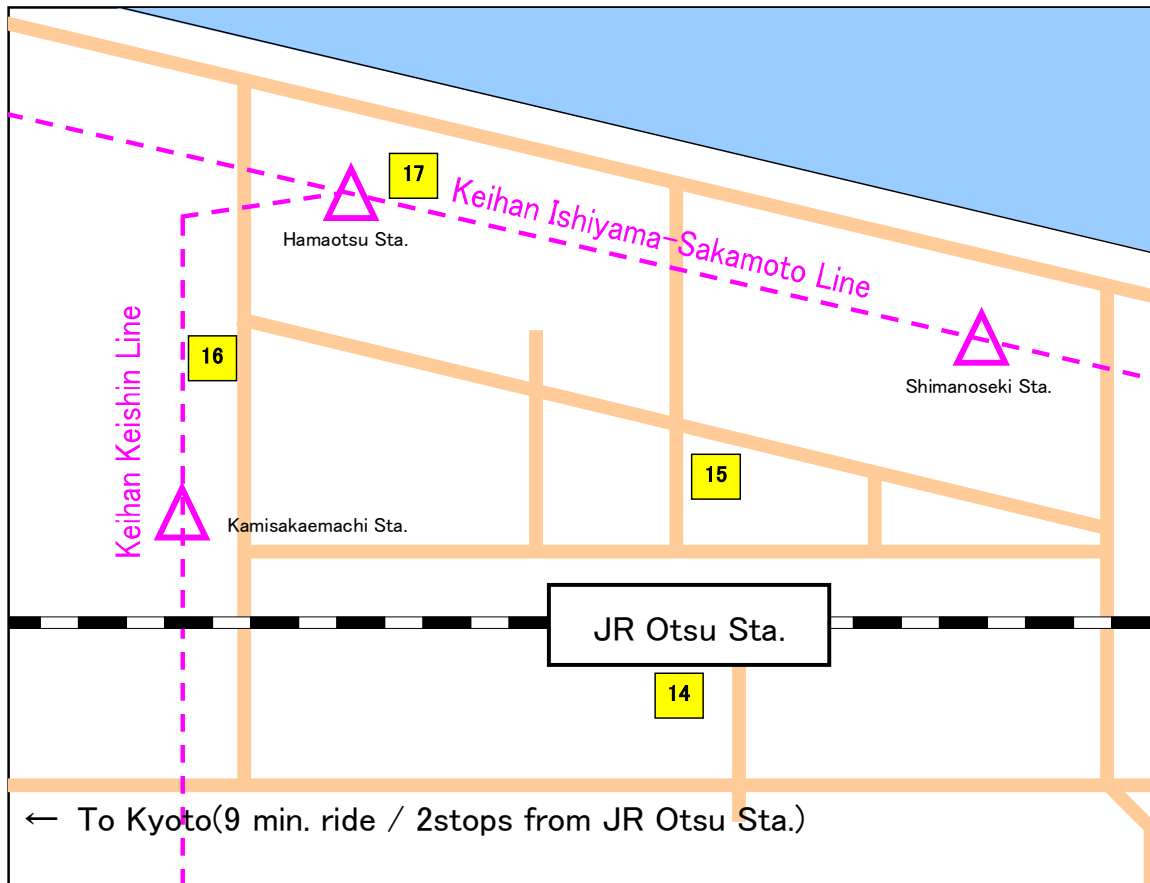

《 Hotel information in Otsu, Shiga pref. 》

	Hotel name	Telephone number	Required time to JR Otsu Sta.	URL
		Rates *1		
14	Hotel Com's Otsu	+81 (0)77-527-6711 ¥8,200~ (Single)	Approx. 1 min. walk	http://www.hotelcoms.jp/english/otsu/
15	Super Hotel Otsu Stn. Front	+81 (0)77-522-9000 ¥5,280~ (Single)	Approx. 3 min. walk	http://www.superhoteljapan.com/en/s-hotels/otsu.html
16	Toyoko Inn Kyoto Biwako Otsu	+81 (0)77-510-1045 ¥5,980~ (Single)	Approx. 10 min. walk	http://www.toyoko-inn.com/e_hotel/00210/index.html
17	Hotel Bluelake Otsu	+81 (0)77-524-0200 ¥5,000~ (Single)	Approx. 8 min. walk	http://web.travel.rakuten.co.jp/portal/my/info_page_e.Eng?f_no=1652